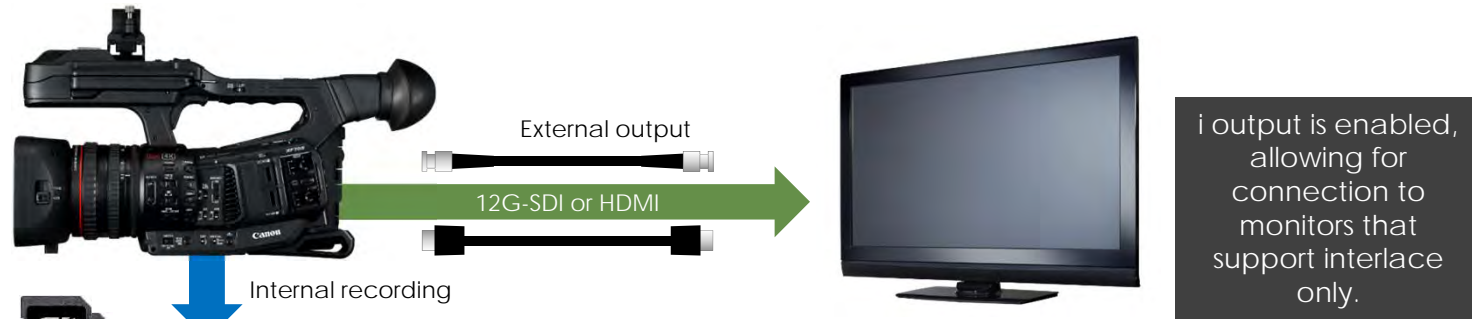

Canon XF705 | RECORDING & OUTPUT COMBINATION LIST

Format	SD card recording	SDI output (4:2:2 10bit)	HDMI output (4:2:2 10bit)			
XF-HEVC (4:2:2 10bit)	59.94p/50.00p	4K UHD	59.94p/50.00p	4K UHD	59.94p/50.00p	
		FHD	59.94p/50.00p, 59.94i/50.00i	FHD	59.94p/50.00p, 59.94i/50.00i	
	4K UHD 23.98p	4K UHD	23.98p	4K UHD	23.98p	
		FHD	23.98p 59.94i	FHD	23.98p 59.94i	
	29.97p/25.00p	4K UHD	29.97p/25.00p	4K UHD	29.97p/25.00p	
		FHD	29.97p/25.00p, 59.94i/50.00i	FHD	29.97p/25.00p, 59.94i/50.00i	
	FHD	59.94p/50.00p	FHD	59.94p/50.00p, 59.94i/50.00i	FHD	59.94p/50.00p, 59.94i/50.00i
		59.94i/50.00i	FHD	59.94i/50.00i	FHD	59.94i/50.00i
		23.98p	FHD	23.98p 59.94i	FHD	23.98p 59.94i
			FHD	29.97p/25.00p, 59.94i/50.00i	FHD	29.97p/25.00p, 59.94i/50.00i
120P/100P		FHD	59.94p/50.00p, 59.94i/50.00i	FHD	59.94p/50.00p, 59.94i/50.00i	
FHD	59.94p/50.00p	FHD	59.94p/50.00p, 59.94i/50.00i	FHD	59.94p/50.00p, 59.94i/50.00i	
		FHD	23.98p 59.94i	FHD	23.98p 59.94i	
	23.98p	FHD	29.97p/25.00p	FHD	29.97p/25.00p	
		FHD	29.97p/25.00p, 59.94i/50.00i	FHD	29.97p/25.00p, 59.94i/50.00i